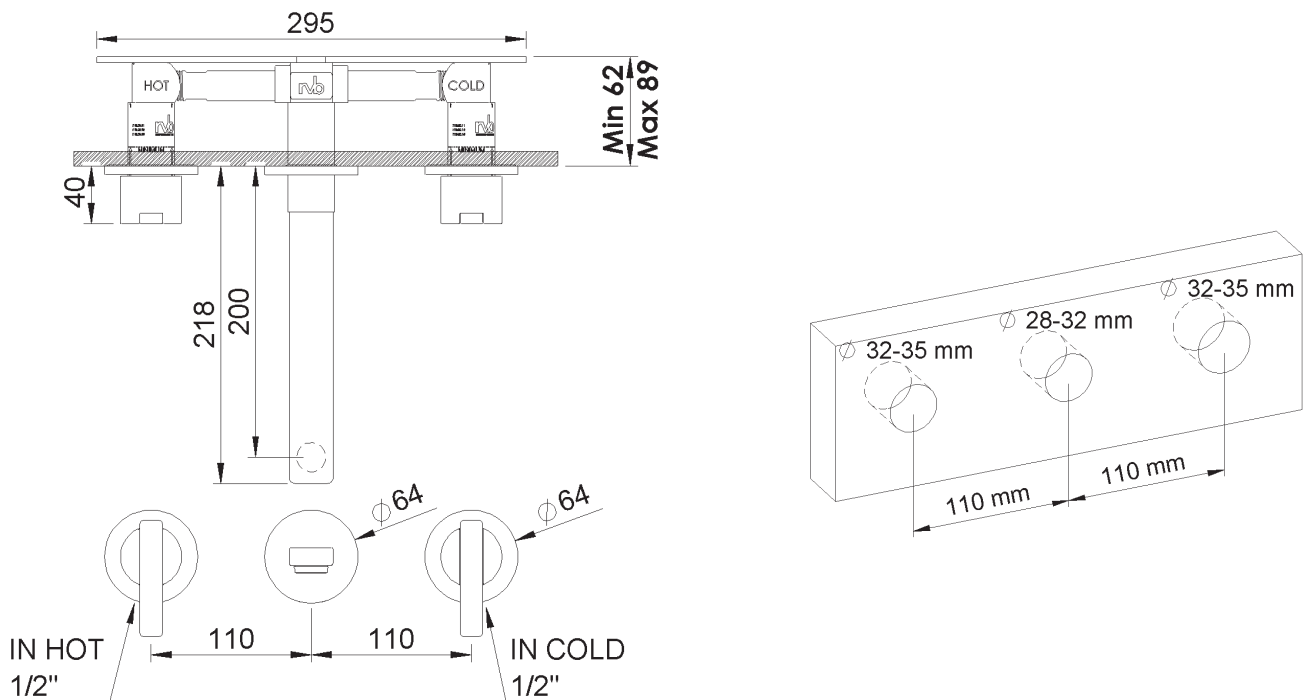

**PRODUCT TECHNICAL SHEET**

Collection :

Line

Ref. :

**4075.--.52**

Batterie lavabo murale 3 trous à encastrer, bec 200 mm

Inbouw 3-gats mengkraan voor wandmontage, uitloop 200 mm

Concealed wall-mounted 3-hole washbasin mixer, spout 200 mm

**Picture**

**Product details**

Flow at 3 bar : Restricted 5 l/min

Internal mechanism : Ceramic valve 1/4 turn

**Technical drawing**

RB0.V01